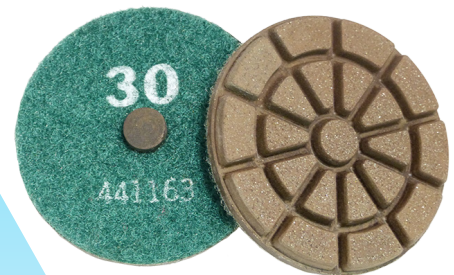

American Concrete Institute

Always advancing

PRODUCT FEATURES

- Long Life (9,000 to 15,000 ft²)
- Reduces metal bond steps
- Excellent finish
- Medium and small planetary machines

| Item # | Description | Size | Boss | Grit | Product Hardness | Concrete Hardness |
|--------|-------------|------|-----------|--------|------------------|-------------------|
| 7134 | BSD | 3" | No Boss | 30 | Standard | Soft & Medium |
| 7130 | BSD | 3" | No Boss | 50 | Standard | Soft & Medium |
| 7135 | BSD | 3" | No Boss | 80 | Standard | Soft & Medium |
| 7127 | BSD | 3" | No Boss | 100 | Standard | Soft & Medium |
| 7137 | BSD | 3" | No Boss | 200 | Standard | Soft & Medium |
| 7131 | BSD | 3" | No Boss | 400 | Standard | Soft & Medium |
| 7132 | BSD | 3" | No Boss | 800 | Standard | Soft & Medium |
| 7149 | BSD | 3" | No Boss | 1500 | Standard | Soft & Medium |
| 685075 | Luster Pad | 3" | No Boss | Finish | Standard | Soft & Medium |
| 7140 | BSD | 3" | With Boss | 30 | Standard | Soft & Medium |
| 7141 | BSD | 3" | With Boss | 50 | Standard | Soft & Medium |
| 7142 | BSD | 3" | With Boss | 80 | Standard | Soft & Medium |
| 7143 | BSD | 3" | With Boss | 100 | Standard | Soft & Medium |
| 7144 | BSD | 3" | With Boss | 200 | Standard | Soft & Medium |
| 7145 | BSD | 3" | With Boss | 400 | Standard | Soft & Medium |
| 7163 | BSD | 3" | No Boss | 30 | Soft | Hard |
| 7164 | BSD | 3" | No Boss | 50 | Soft | Hard |
| 7165 | BSD | 3" | No Boss | 80 | Soft | Hard |
| 7166 | BSD | 3" | No Boss | 100 | Soft | Hard |
| 7167 | BSD | 3" | No Boss | 200 | Soft | Hard |
| 7168 | BSD | 3" | No Boss | 400 | Soft | Hard |
| 7175 | BSD | 3" | With Boss | 30 | Soft | Hard |
| 7176 | BSD | 3" | With Boss | 50 | Soft | Hard |
| 7177 | BSD | 3" | With Boss | 80 | Soft | Hard |
| 7178 | BSD | 3" | With Boss | 100 | Soft | Hard |
| 7179 | BSD | 3" | With Boss | 200 | Soft | Hard |
| 7180 | BSD | 3" | With Boss | 400 | Soft | Hard |